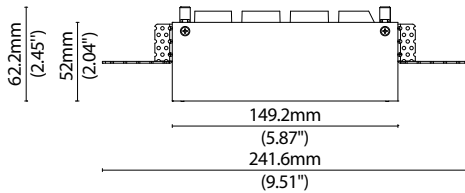

Performance Data (3000K)

	R1	R2	R3	R4	R5	R6	R7	R8	R9	R10	R11	R12	R13	R14
2700K	90	93	94	93	89	91	94	80	52	82	93	78	91	96
3000K	94	96	97	94	93	95	94	84	63	90	94	79	94	98
4000K	91	94	96	92	90	92	93	81	50	85	92	76	91	98

	24° Lens		40° Lens		CRI	R9	Rf	Rg
hcc-line	750lm/module	68lm/W	750lm/module	68lm/W	93	63	-	-