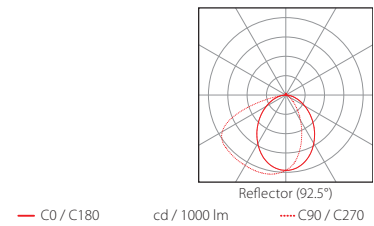

Performance Data (3000K)

	R1	R2	R3	R4	R5	R6	R7	R8	R9	R10	R11	R12	R13	R14
2700K	90	93	94	93	89	91	94	80	52	82	93	78	91	96
3000K	94	96	97	94	93	95	94	84	63	90	94	79	94	98
4000K	91	94	96	92	90	92	93	81	50	85	92	76	91	98

	24° Lens		40° Lens		CRI	R9	Rf	Rg
hcc-line	750lm/module	68lm/W	750lm/module	68lm/W	93	63	-	-