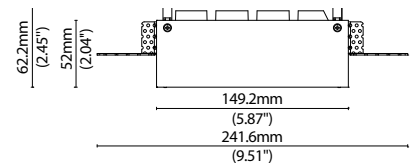

Key features

- ✓ High lumen efficacy
- ✓ Lensed
- ✓ IP20
- ✓ Trimless